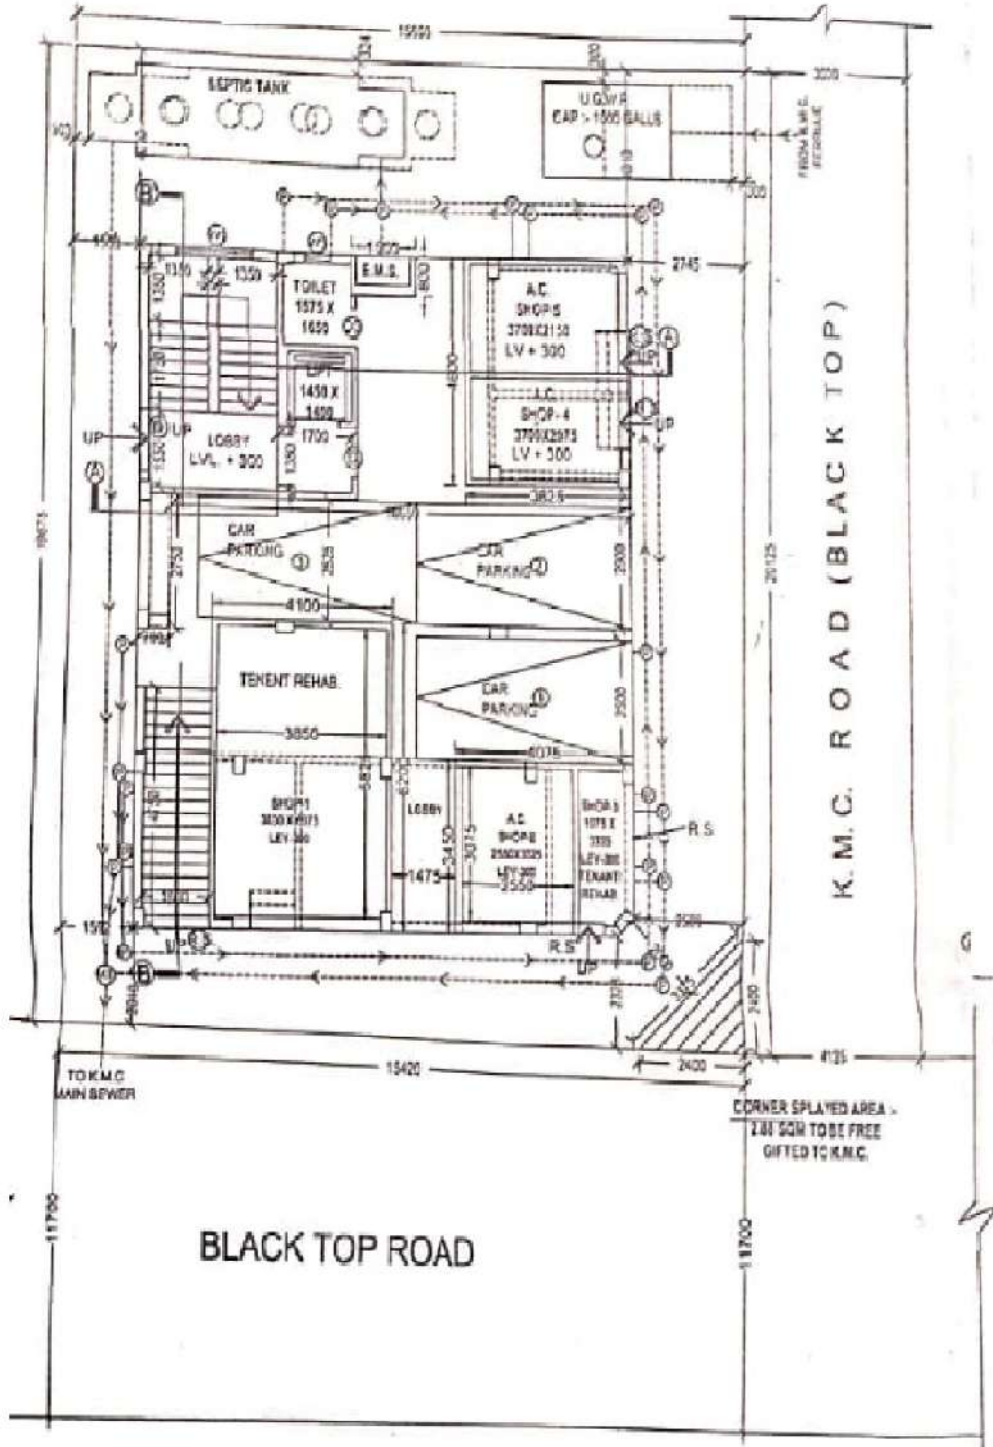

**Proposed Project at Premises No-64/8/2/231,
Raipur Road, Ward No-99, Borough No-X,
under Kolkata Municipal Corporation, P.S.-
Netaji Nagar, Kolkata-700092**

**LATITUDE : 22.487754
LONGITUDE : 88.367219**